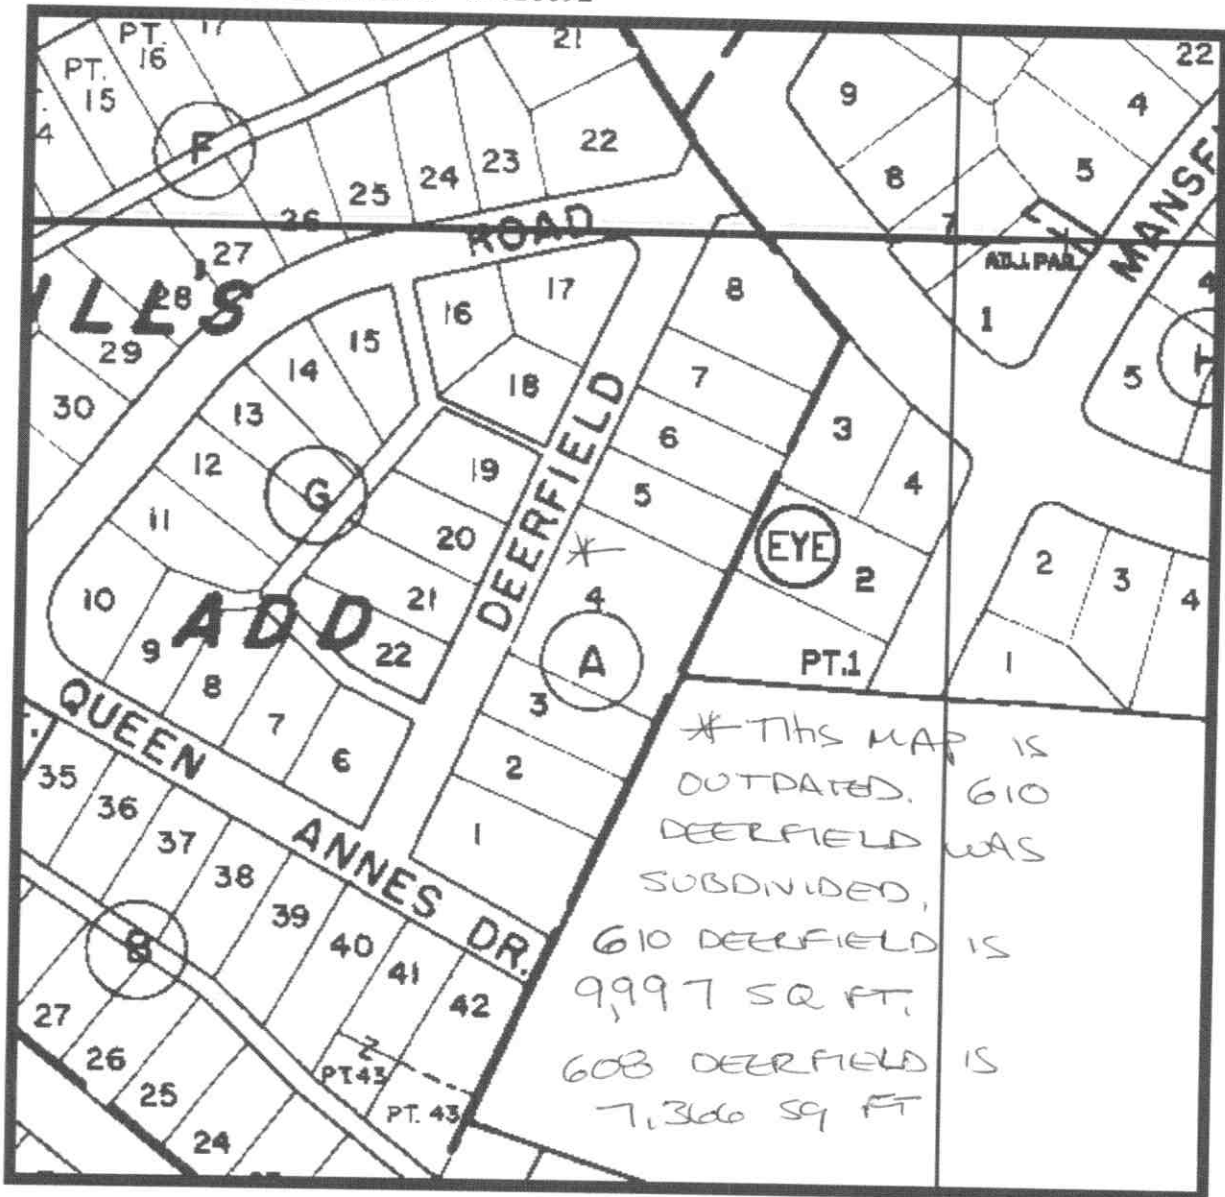


 Maryland Department of Assessments and Taxation
MONTGOMERY COUNTY
Real Property Data Search

[Go Back](#)
[View Map](#)
[New Search](#)

District - 13 Account Number - 01028692

Property maps provided courtesy of the Maryland Department of Planning ©2004.
For more information on electronic mapping applications, visit the Maryland Department of Planning web site at www.mdp.state.md.us/webcom/index.html